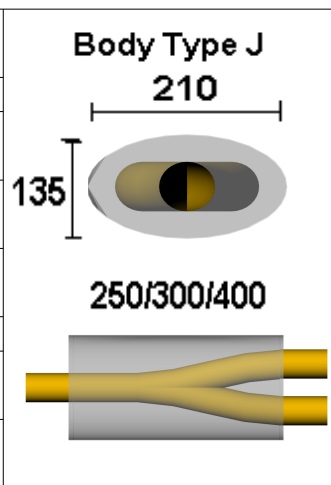

Also available polished for an additional charge of £2.50 per item

1 in 2 out

Part Number	Bore Size	Body Size	Length	Retail
VX51I250	2"	105 x 180	250	
VX57I250	2¼"	105 x 180	250	£89.38
VX63I250	2½"	105 x 180	250	£91.88

VX51I300	2"	105 x 180	300	
VX57I300	2¼"	105 x 180	300	£92.83
VX63I300	2½"	105 x 180	300	£95.33

VX51I400	2"	105 x 180	400	
VX57I400	2¼"	105 x 180	400	£96.25
VX63I400	2½"	105 x 180	400	£98.75

VX51J250	2"	135 X 210	250	
VX57J250	2¼"	135 X 210	250	£103.13
VX63J250	2½"	135 X 210	250	£105.63

Also available polished for an additional charge of £2.50 per item

SIDE TO SIDE

Part No.	Bore Size	Body Size	Length	Retail
VX51K250	2"	105 X 180	250	£92.83
VX57K250	2¼"	105 X 180	250	
VX63K250	2½"	105 X 180	250	
VX76K250	3"	105 X 180	250	
VX51K300	2"	105 X 180	300	£99.70
VX57K300	2¼"	105 X 180	300	
VX63K300	2½"	105 X 180	300	
VX76K300	3"	105 X 180	300	
VX51K400	2"	105 X 180	400	£113.45
VX57K400	2¼"	105 X 180	400	
VX63K400	2½"	105 X 180	400	
VX76K400	3"	105 X 180	400	

Also available polished for an additional charge of £2.50 per item

SIDE TO CENTRE

Part Number	Bore Size	Body Size	Length	Retail
VX51M250	2"	105 X 180	250	
VX57M250	2¼"	105 X 180	250	£92.83
VX63M250	2½"	105 X 180	250	
VX76M250	3"	105 X 180	250	£94.33
VX51M300	2"	105 X 180	300	
VX57M300	2¼"	105 X 180	300	£99.70
VX63M300	2½"	105 X 180	300	
VX76M300	3"	105 X 180	300	£102.20
VX51M400	2"	105 X 180	400	
VX57M400	2¼"	105 X 180	400	£113.45
VX63M400	2½"	105 X 180	400	
VX76M400	3"	105 X 180	400	£115.95