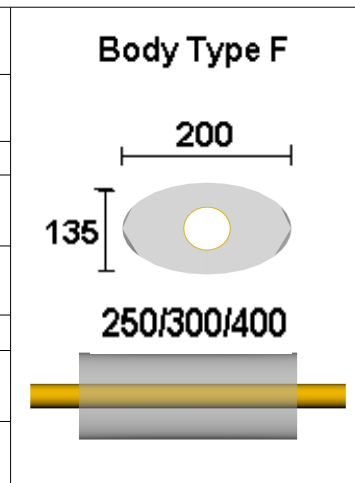

VX51F250	2"	135 x 200	250	£79.08
VX57F250	2¼"	135 x 200	250	
VX63F250	2½"	135 x 200	250	
VX72F250	3"	135 x 200	250	

VX51F300	2"	135 x 200	300	£85.95
VX57F300	2¼"	135 x 200	300	
VX63F300	2½"	135 x 200	300	
VX72F300	3"	135 x 200	300	

VX51F400	2"	135 x 200	400	£130.63
VX57F400	2¼"	135 x 200	400	
VX63F400	2½"	135 x 200	400	
VX72F400	3"	135 x 200	400