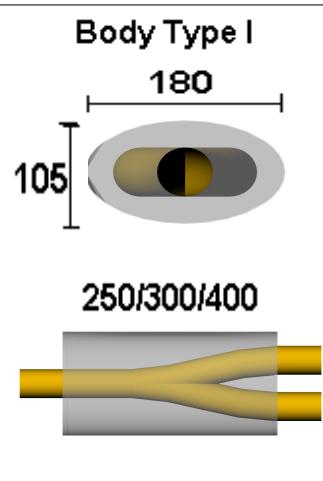

Also available polished for an additional charge of £2.50 per item

1 in 2 out

Part Number	Bore Size	Body Size	Length	Retail
VX51I250	2"	105 x 180	250	
VX57I250	2¼"	105 x 180	250	£89.38
VX63I250	2½"	105 x 180	250	£91.88

VX51I300	2"	105 x 180	300	
VX57I300	2¼"	105 x 180	300	£92.83
VX63I300	2½"	105 x 180	300	£95.33

VX51I400	2"	105 x 180	400	
VX57I400	2¼"	105 x 180	400	£96.25
VX63I400	2½"	105 x 180	400	£98.75

VX51J250	2"	135 X 210	250	
VX57J250	2¼"	135 X 210	250	£103.13
VX63J250	2½"	135 X 210	250	£105.63

Also available polished for an additional charge of £2.50 per item

SIDE TO SIDE

Part No.	Bore Size	Body Size	Length	Retail
VX51K250	2"	105 X 180	250	£92.83
VX57K250	2¼"	105 X 180	250	
VX63K250	2½"	105 X 180	250	
VX76K250	3"	105 X 180	250	
VX51K300	2"	105 X 180	300	£99.70
VX57K300	2¼"	105 X 180	300	
VX63K300	2½"	105 X 180	300	
VX76K300	3"	105 X 180	300	
VX51K400	2"	105 X 180	400	£113.45
VX57K400	2¼"	105 X 180	400	
VX63K400	2½"	105 X 180	400	
VX76K400	3"	105 X 180	400	

Also available polished for an additional charge of £2.50 per item

SIDE TO CENTRE

Part Number	Bore Size	Body Size	Length	Retail
VX51M250	2"	105 X 180	250	
VX57M250	2¼"	105 X 180	250	£92.83
VX63M250	2½"	105 X 180	250	
VX76M250	3"	105 X 180	250	£94.33
VX51M300	2"	105 X 180	300	
VX57M300	2¼"	105 X 180	300	£99.70
VX63M300	2½"	105 X 180	300	
VX76M300	3"	105 X 180	300	£102.20
VX51M400	2"	105 X 180	400	
VX57M400	2¼"	105 X 180	400	£113.45
VX63M400	2½"	105 X 180	400	
VX76M400	3"	105 X 180	400	£115.95