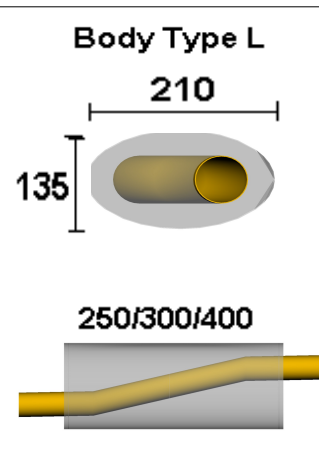

Also available polished for an additional charge of £2.50 per item

1 in 2 out

Part Number	Bore Size	Body Size	Length	Retail
VX51I250	2"	105 x 180	250	
VX57I250	2¼"	105 x 180	250	£89.38
VX63I250	2½"	105 x 180	250	£91.88

Also available polished for an additional charge of £2.50 per item

SIDE TO SIDE

Part No.	Bore Size	Body Size	Length	Retail
VX51K250	2"	105 X 180	250	£92.83
VX57K250	2¼"	105 X 180	250	
VX63K250	2½"	105 X 180	250	
VX76K250	3"	105 X 180	250	
VX51K300	2"	105 X 180	300	£99.70
VX57K300	2¼"	105 X 180	300	
VX63K300	2½"	105 X 180	300	
VX76K300	3"	105 X 180	300	
VX51K400	2"	105 X 180	400	£113.45
VX57K400	2¼"	105 X 180	400	
VX63K400	2½"	105 X 180	400	
VX76K400	3"	105 X 180	400	

VX51L250	2"	135 X 210	250	£96.25
VX57L250	2¼"	135 X 210	250	
VX63L250	2½"	135 X 210	250	
VX76L250	3"	135 X 210	250	
VX51L300	2"	135 X 210	300	£103.13
VX57L300	2¼"	135 X 210	300	
VX63L300	2½"	135 X 210	300	
VX76L300	3"	135 X 210	300	
VX51L400	2"	135 X 210	400	£116.88
VX57L400	2¼"	135 X 210	400	
VX63L400	2½"	135 X 210	400	
VX76L400	3"	135 X 210	400	

Also available polished for an additional charge of £2.50 per item

SIDE TO CENTRE

Part Number	Bore Size	Body Size	Length	Retail
VX51M250	2"	105 X 180	250	
VX57M250	2¼"	105 X 180	250	£92.83
VX63M250	2½"	105 X 180	250	
VX76M250	3"	105 X 180	250	£94.33
VX51M300	2"	105 X 180	300	
VX57M300	2¼"	105 X 180	300	£99.70
VX63M300	2½"	105 X 180	300	
VX76M300	3"	105 X 180	300	£102.20
VX51M400	2"	105 X 180	400	
VX57M400	2¼"	105 X 180	400	£113.45
VX63M400	2½"	105 X 180	400	
VX76M400	3"	105 X 180	400	£115.95