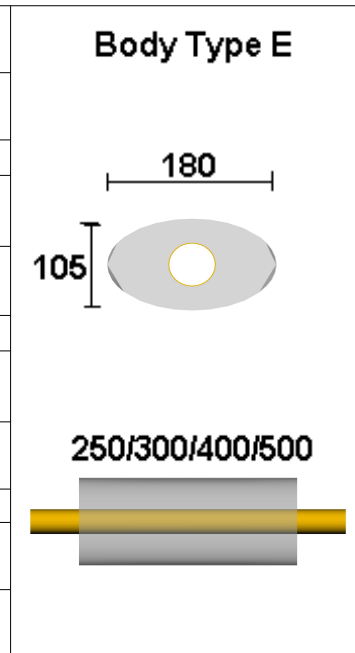

VX51E250	2"	105 x 180	250	£75.63
VX57E250	2¼"	105 x 180	250	
VX63E250	2½"	105 x 180	250	
VX76E250	3"	105 x 180	250	

VX51E300	2"	105 x 180	300	£85.95
VX57E300	2¼"	105 x 180	300	
VX63E300	2½"	105 x 180	300	
VX76E300	3"	105 x 180	300	

VX51E400	2"	105 x 180	400	£110.00
VX57E400	2¼"	105 x 180	400	
VX63E400	2½"	105 x 180	400	
VX76E400	3"	105 x 180	400	

VX51E500	2"	105 x 180	500	£123.75
VX57E500	2¼"	105 x 180	500	
VX63E500	2½"	105 x 180	500	
VX76E500	3"	105 x 180	500