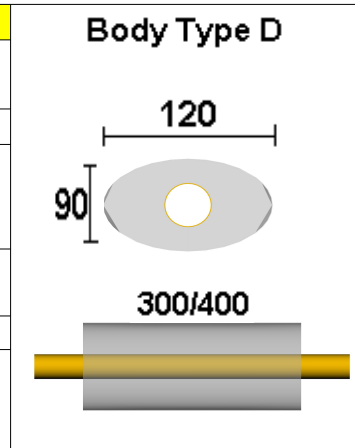

Body Type B

VX51C250	2"	150	250	
VX57C250	2¼"	150	250	£61.88
VX63C250	2½"	150	250	
VX76C250	3"	150	250	£64.38
VX51C300	2"	150	300	
VX57C300	2¼"	150	300	£68.75
VX63C300	2½"	150	300	
VX76C300	3"	150	300	£71.25
VX51C400	2"	150	400	
VX57C400	2¼"	150	400	£113.45
VX63C400	2½"	150	400	
VX76C400	3"	150	400	£115.95
VX51C500	2"	150	500	
VX57C500	2¼"	150	500	£127.20
VX63C500	2½"	150	500	
VX76C500	3"	150	500	£129.70

OVALS

Part Number	Bore Size	Body Size	Length	Retail
VX51D300	2"	90 x 120	300	£79.08
VX57D300	2¼"	90 x 120	300	
VX63D300	2½"	90 x 120	300	

VX51D400	2"	90 x 120	400	£82.50
VX57D400	2¼"	90 x 120	400	
VX63D400	2½"	90 x 120	400	

Also available polished for an additional charge of £2.50 per item

SIDE TO SIDE

Part No.	Bore Size	Body Size	Length	Retail
VX51K250	2"	105 X 180	250	£92.83
VX57K250	2¼"	105 X 180	250	
VX63K250	2½"	105 X 180	250	
VX76K250	3"	105 X 180	250	
VX51K300	2"	105 X 180	300	£99.70
VX57K300	2¼"	105 X 180	300	
VX63K300	2½"	105 X 180	300	
VX76K300	3"	105 X 180	300	
VX51K400	2"	105 X 180	400	£113.45
VX57K400	2¼"	105 X 180	400	
VX63K400	2½"	105 X 180	400	
VX76K400	3"	105 X 180	400	

Also available polished for an additional charge of £2.50 per item

SIDE TO CENTRE

Part Number	Bore Size	Body Size	Length	Retail
VX51M250	2"	105 X 180	250	
VX57M250	2¼"	105 X 180	250	£92.83
VX63M250	2½"	105 X 180	250	
VX76M250	3"	105 X 180	250	£94.33
VX51M300	2"	105 X 180	300	
VX57M300	2¼"	105 X 180	300	£99.70
VX63M300	2½"	105 X 180	300	
VX76M300	3"	105 X 180	300	£102.20
VX51M400	2"	105 X 180	400	
VX57M400	2¼"	105 X 180	400	£113.45
VX63M400	2½"	105 X 180	400	
VX76M400	3"	105 X 180	400	£115.95