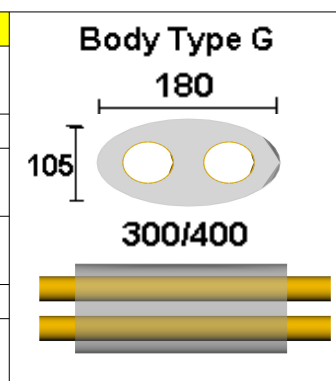

TWIN OVALS

Part Number	Bore Size	Body Size	Length	Retail
VX51G300	2"	105 X 180	300	
VX57G300	2¼"	105 X 180	300	£120.33
VX63G300	2½"	105 X 180	300	£122.83

VX51G400	2"	105 X 180	400	
VX57G400	2¼"	105 X 180	400	£127.20
VX63G400	2½"	105 X 180	400	£129.70