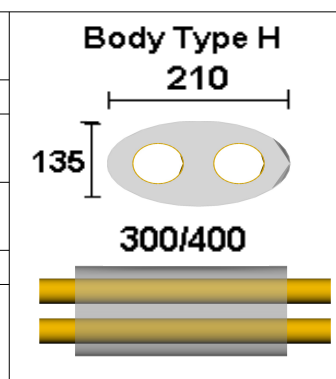

VX51F400	2"	135 x 200	400	£130.63
VX57F400	2¼"	135 x 200	400	
VX63F400	2½"	135 x 200	400	
VX72F400	3"	135 x 200	400	

Also available polished for an additional charge of £2.50 per item

TWIN OVALS

Part Number	Bore Size	Body Size	Length	Retail
VX51G300	2"	105 X 180	300	
VX57G300	2¼"	105 X 180	300	£120.33
VX63G300	2½"	105 X 180	300	£122.83

Also available polished for an additional charge of £2.50 per item

1 in 2 out

Part Number	Bore Size	Body Size	Length	Retail
VX51I250	2"	105 x 180	250	
VX57I250	2¼"	105 x 180	250	£89.38
VX63I250	2½"	105 x 180	250	£91.88

Also available polished for an additional charge of £2.50 per item

SIDE TO SIDE

Part No.	Bore Size	Body Size	Length	Retail
VX51K250	2"	105 X 180	250	£92.83
VX57K250	2¼"	105 X 180	250	
VX63K250	2½"	105 X 180	250	
VX76K250	3"	105 X 180	250	
VX51K300	2"	105 X 180	300	£99.70
VX57K300	2¼"	105 X 180	300	
VX63K300	2½"	105 X 180	300	
VX76K300	3"	105 X 180	300	
VX51K400	2"	105 X 180	400	£113.45
VX57K400	2¼"	105 X 180	400	
VX63K400	2½"	105 X 180	400	
VX76K400	3"	105 X 180	400	

Also available polished for an additional charge of £2.50 per item

SIDE TO CENTRE

Part Number	Bore Size	Body Size	Length	Retail
VX51M250	2"	105 X 180	250	
VX57M250	2¼"	105 X 180	250	£92.83
VX63M250	2½"	105 X 180	250	
VX76M250	3"	105 X 180	250	£94.33
VX51M300	2"	105 X 180	300	
VX57M300	2¼"	105 X 180	300	£99.70
VX63M300	2½"	105 X 180	300	
VX76M300	3"	105 X 180	300	£102.20
VX51M400	2"	105 X 180	400	
VX57M400	2¼"	105 X 180	400	£113.45
VX63M400	2½"	105 X 180	400	
VX76M400	3"	105 X 180	400	£115.95