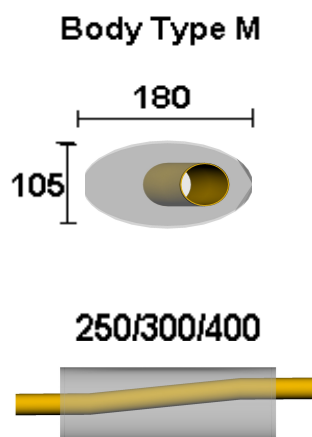

Also available polished for an additional charge of £2.50 per item

1 in 2 out

Part Number	Bore Size	Body Size	Length	Retail
VX51I250	2"	105 x 180	250	
VX57I250	2¼"	105 x 180	250	£89.38
VX63I250	2½"	105 x 180	250	£91.88

Also available polished for an additional charge of £2.50 per item

SIDE TO SIDE

Part No.	Bore Size	Body Size	Length	Retail
VX51K250	2"	105 X 180	250	£92.83
VX57K250	2¼"	105 X 180	250	
VX63K250	2½"	105 X 180	250	
VX76K250	3"	105 X 180	250	
VX51K300	2"	105 X 180	300	£99.70
VX57K300	2¼"	105 X 180	300	
VX63K300	2½"	105 X 180	300	
VX76K300	3"	105 X 180	300	
VX51K400	2"	105 X 180	400	£113.45
VX57K400	2¼"	105 X 180	400	
VX63K400	2½"	105 X 180	400	
VX76K400	3"	105 X 180	400	

VX51L250	2"	135 X 210	250	£96.25
VX57L250	2¼"	135 X 210	250	
VX63L250	2½"	135 X 210	250	
VX76L250	3"	135 X 210	250	
VX51L300	2"	135 X 210	300	£103.13
VX57L300	2¼"	135 X 210	300	
VX63L300	2½"	135 X 210	300	
VX76L300	3"	135 X 210	300	
VX51L400	2"	135 X 210	400	£116.88
VX57L400	2¼"	135 X 210	400	
VX63L400	2½"	135 X 210	400	
VX76L400	3"	135 X 210	400	

Also available polished for an additional charge of £2.50 per item

SIDE TO CENTRE

Part Number	Bore Size	Body Size	Length	Retail
VX51M250	2"	105 X 180	250	
VX57M250	2¼"	105 X 180	250	£92.83
VX63M250	2½"	105 X 180	250	
VX76M250	3"	105 X 180	250	£94.33
VX51M300	2"	105 X 180	300	
VX57M300	2¼"	105 X 180	300	£99.70
VX63M300	2½"	105 X 180	300	
VX76M300	3"	105 X 180	300	£102.20
VX51M400	2"	105 X 180	400	
VX57M400	2¼"	105 X 180	400	£113.45
VX63M400	2½"	105 X 180	400	
VX76M400	3"	105 X 180	400	£115.95